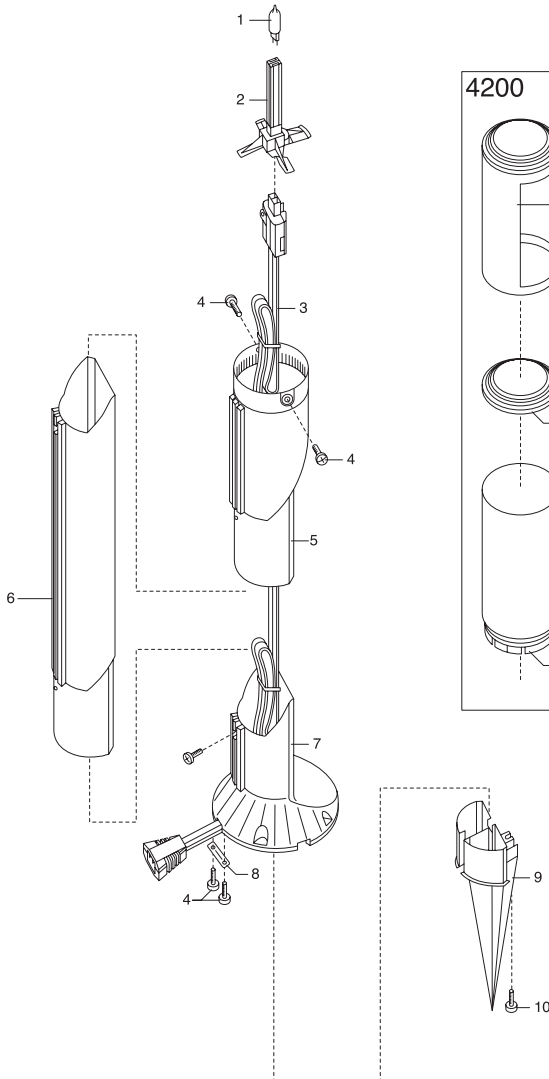

GARDENA Zylinderleuchte
Kugelleuchte
Pilzleuchte

Art.-Nr. 4200
Art.-Nr. 4202
Art.-Nr. 4204

Art.-Nr.4200

1	4200-00.600.11	Halogen bulb 10W (Art. 5348-20)
2	4200-00.701.00	Lamp post, cpl.
3	4200-00.620.00	Connection cable, cpl.
4	4200-00.600.27	Oval head screw B4,2x9,5-F-H
5	4200-00.600.17	Screen connector
6	4311-00.600.01	Extension lance (Art. 4311-20)
7	4200-00.600.22	Base
8	4200-00.600.28	Pull relief
9	4317-00.701.00	Spike (Art. 4317-20)
10	1625-00.600.16	Screw 4,2x13-C-H
15	4200-00.600.35	Half screen
16	4200-00.600.60	Cover
17	4200-00.600.40	Cylinder screen

Cylinderlampauntil 2004**Art.-Nr.4202**

14	4202-00.600.01
----	----------------

Globlampa

Ball screen

All other spare parts see Art.4200,
Ref. No. 1 - 10

Art.-Nr.4204

12+13	4204-00.701.00
-------	----------------

Cylinder med skärm

Cylinder screen + mushroom cover

All other spare parts see Art.4200,
Ref. No. 1 - 10