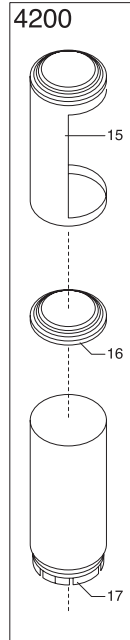

GARDENA Zylinderleuchte
Kugelleuchte
Pilzleuchte

Art.-Nr. 4200
Art.-Nr. 4202
Art.-Nr. 4204

Art.-Nr.4200

1	4200-00.600.11	Halogen bulb 10W (Art. 5348-20)
2	4200-00.701.00	Lamp post, cpl.
3	4200-00.620.00	Connection cable, cpl.
4	4200-00.600.27	Oval head screw B4,2x9,5-F-H
5	4200-00.600.17	Screen connector
6	4311-00.600.01	Extension lance (Art. 4311-20)
7	4200-00.600.22	Base
8	4200-00.600.28	Pull relief
9	4317-00.701.00	Spike (Art. 4317-20)
10	1625-00.600.16	Screw 4,2x13-C-H
15	4200-00.600.35	Half screen
16	4200-00.600.60	Cover
17	4200-00.600.40	Cylinder screen

Cylinderlampauntil 2004**Art.-Nr.4202**

14	4202-00.600.01
----	----------------

Globlampa

Ball screen

All other spare parts see Art.4200,
Ref. No. 1 - 10

Art.-Nr.4204

12+13	4204-00.701.00
-------	----------------

Cylinder med skärm

Cylinder screen + mushroom cover

All other spare parts see Art.4200,
Ref. No. 1 - 10