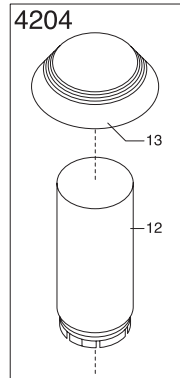

GARDENA Zylinderleuchte
Kugelleuchte
Pilzleuchte

Art.-Nr. 4200
Art.-Nr. 4202
Art.-Nr. 4204

Art.-Nr.4200

1	4200-00.600.11	Halogen bulb 10W (Art. 5348-20)
2	4200-00.701.00	Lamp post, cpl.
3	4200-00.620.00	Connection cable, cpl.
4	4200-00.600.27	Oval head screw B4,2x9,5-F-H
5	4200-00.600.17	Screen connector
6	4311-00.600.01	Extension lance (Art. 4311-20)
7	4200-00.600.22	Base
8	4200-00.600.28	Pull relief
9	4317-00.701.00	Spike (Art. 4317-20)
10	1625-00.600.16	Screw 4,2x13-C-H
15	4200-00.600.35	Half screen
16	4200-00.600.60	Cover
17	4200-00.600.40	Cylinder screen

Cylinderlampauntil 2004**Art.-Nr.4202**

14	4202-00.600.01
----	----------------

Globlampa

Ball screen

All other spare parts see Art.4200,
Ref. No. 1 - 10

Art.-Nr.4204

12+13	4204-00.701.00
-------	----------------